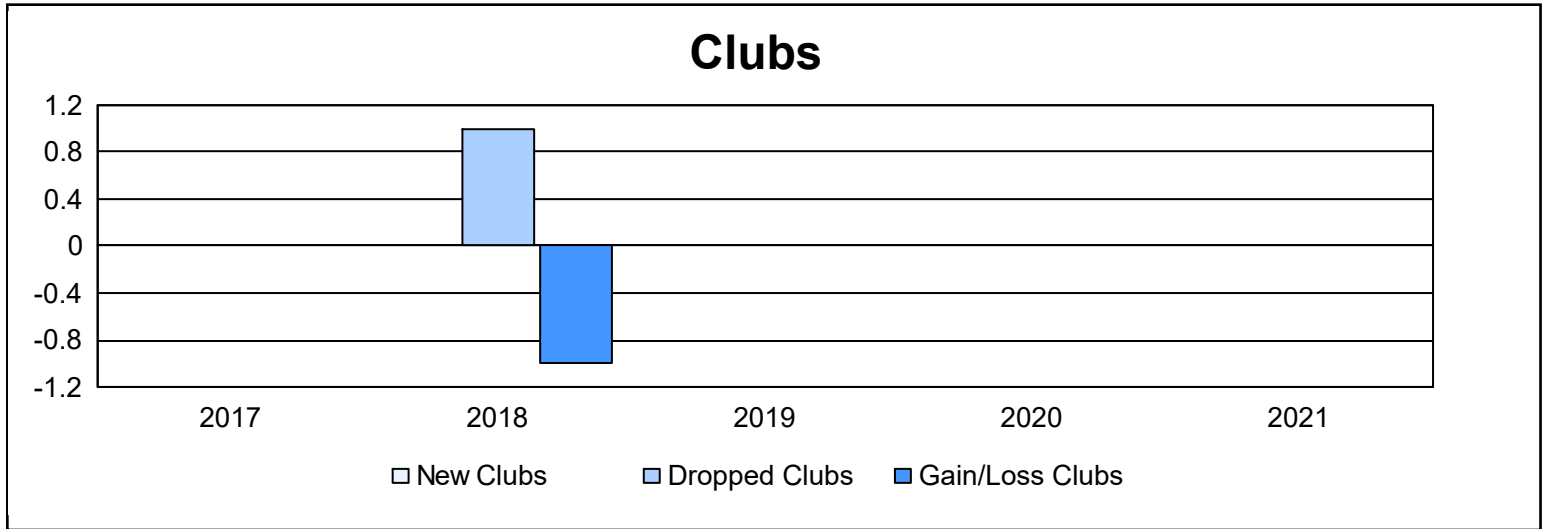

Year	New Clubs	Dropped Clubs	Gain/ Loss Clubs	New Members	Charter Members	Reinstate Members	Transfer Members	Total Member Added	Total Members Dropped	Gain/ Loss Members
2016-2017	0	0	0	86	0	6	9	101	192	-91
2017-2018	0	1	-1	99	0	2	2	103	121	-18
2018-2019	0	0	0	92	0	6	3	101	109	-8
2019-2020	0	0	0	78	0	2	4	84	102	-18
2020-2021	0	0	0	69	0	2	5	76	113	-37
<b>Average</b>	<b>0</b>	<b>0</b>	<b>0</b>	<b>85</b>	<b>0</b>	<b>4</b>	<b>5</b>	<b>93</b>	<b>127</b>	<b>-34</b>

### Membership Composition June 2021 Cumulative