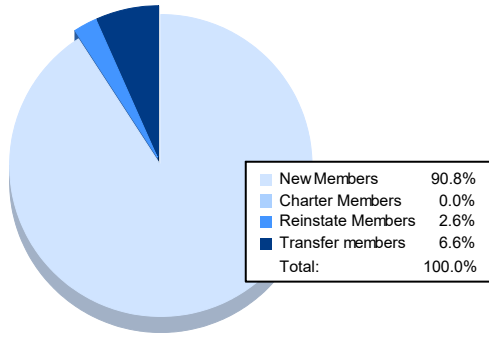

Year	New Clubs	Dropped Clubs	Gain/ Loss Clubs	New Members	Charter Members	Reinstate Members	Transfer Members	Total Member Added	Total Members Dropped	Gain/ Loss Members
2016-2017	0	0	0	86	0	6	9	101	192	-91
2017-2018	0	1	-1	99	0	2	2	103	121	-18
2018-2019	0	0	0	92	0	6	3	101	109	-8
2019-2020	0	0	0	78	0	2	4	84	102	-18
2020-2021	0	0	0	69	0	2	5	76	113	-37
<b>Average</b>	<b>0</b>	<b>0</b>	<b>0</b>	<b>85</b>	<b>0</b>	<b>4</b>	<b>5</b>	<b>93</b>	<b>127</b>	<b>-34</b>

### Membership Composition June 2021 Cumulative