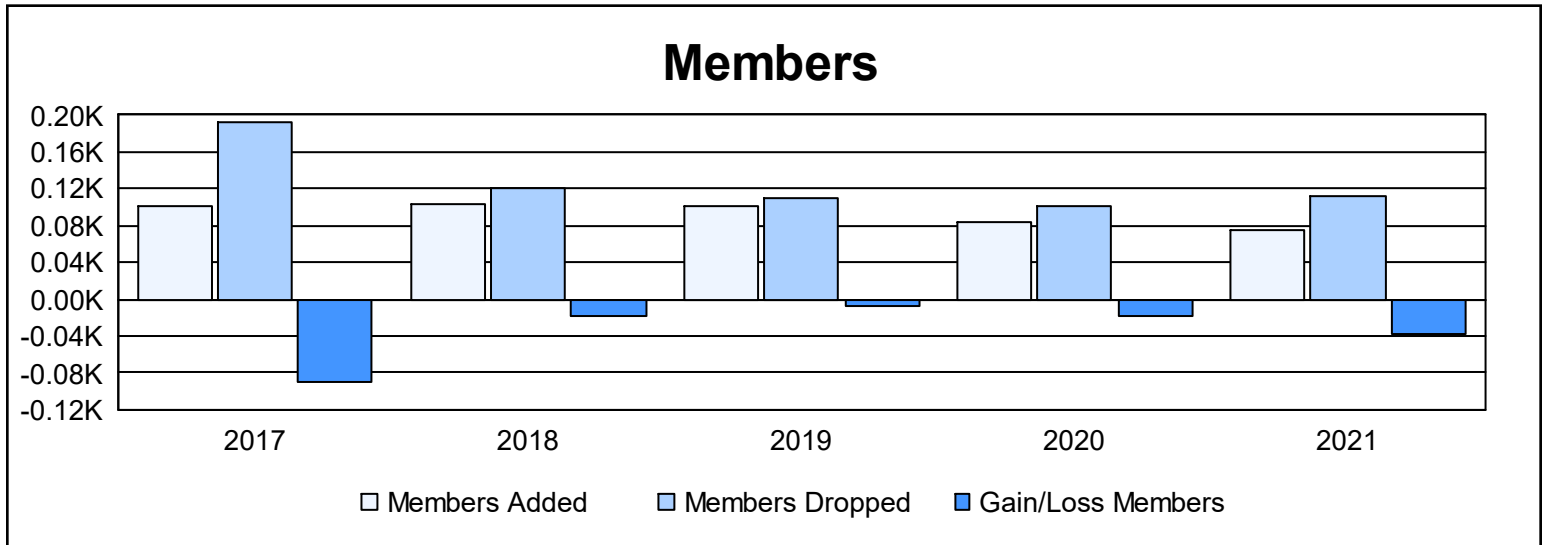

Year	New Clubs	Dropped Clubs	Gain/ Loss Clubs	New Members	Charter Members	Reinstate Members	Transfer Members	Total Member Added	Total Members Dropped	Gain/ Loss Members
2016-2017	0	0	0	86	0	6	9	101	192	-91
2017-2018	0	1	-1	99	0	2	2	103	121	-18
2018-2019	0	0	0	92	0	6	3	101	109	-8
2019-2020	0	0	0	78	0	2	4	84	102	-18
2020-2021	0	0	0	69	0	2	5	76	113	-37
<b>Average</b>	<b>0</b>	<b>0</b>	<b>0</b>	<b>85</b>	<b>0</b>	<b>4</b>	<b>5</b>	<b>93</b>	<b>127</b>	<b>-34</b>

### Membership Composition June 2021 Cumulative